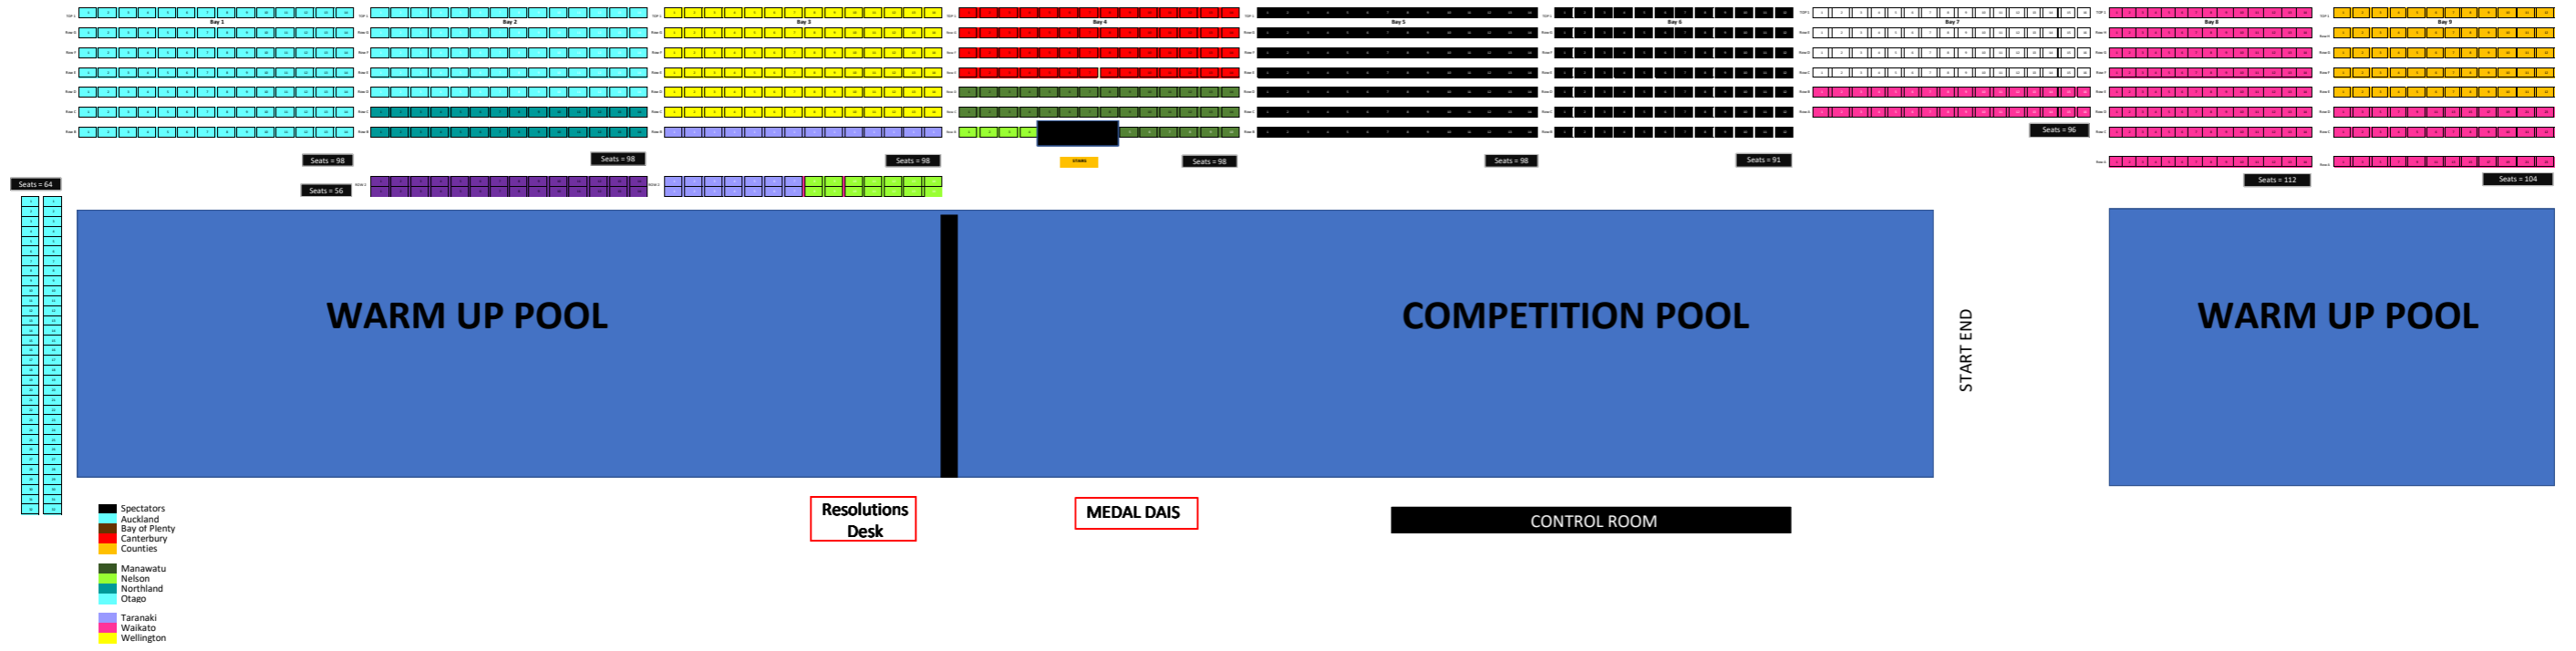

Secondary Schools - Seating Plan (Thursday)

WARM UP POOL

COMPETITION POOL

WARM UP POOL

START END

Resolutions Desk

MEDAL DAIS

CONTROL ROOM